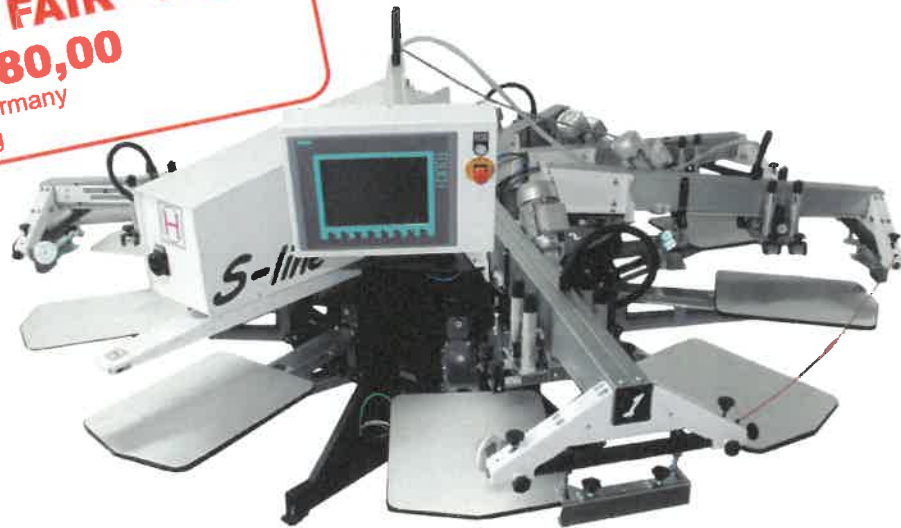

HEBBECKER

SCREENPRINTING MACHINES  
LEADING THE WAY

# S-LINE - 8

**FESPA FAIR - PRICE**  
**€ 35.880,00**  
ex works Germany  
incl. packing

DIAMETER ONLY 3.100 mm

## EXHIBITION SET:

Stationenes/Pallets	8
Printheads::	5
Max. printsize:	450 x 400 mm
pallet-drive:	Frequenzy controlled AC-Servo-Drive
Squeegee-drive:	Frequenzy controlled AC-Servo-Drive
Main control:	Microprozessor (Siemens) 7" Smart-touchscreen,
Energy-requirements::	3,7 kW, 3x400V - 300 ltr./min. 8 bar

# XS - LINE

**FESPA -  
FAIR-PRICE  
EURO 21.000  
ex works Germany**

**Low-cost automatic carousel**  
variabel & kompakt /variable & compact  
nur 220 cm Durchmesser - 5 Druckstationen - 1 Flash  
only 220 cm diameter - 5 printstations - 1 flash  
300 x 210 mm große Druckfläche (A4 quer)  
300 x 210 mm large printarea (A4 landscape format)